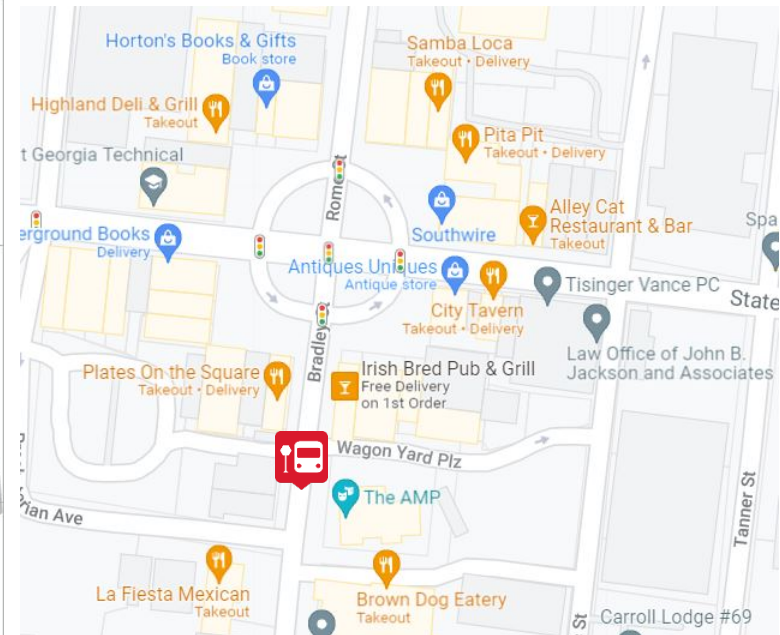

# Thursday Safe Ride Information

The Safe Ride shuttle runs on Thursday nights 8:00pm-2:00am providing all students a safe ride to and from Adamson Square. The Safe Ride stops at all Red Route bus stops, apart from Front Campus Drive, and drops off near the AMP at Adamson Square. The route is a continuous loop and leave the square for the last time at 2:00am.

Campus Map

Adamson Square

\* Indicates bus stop.