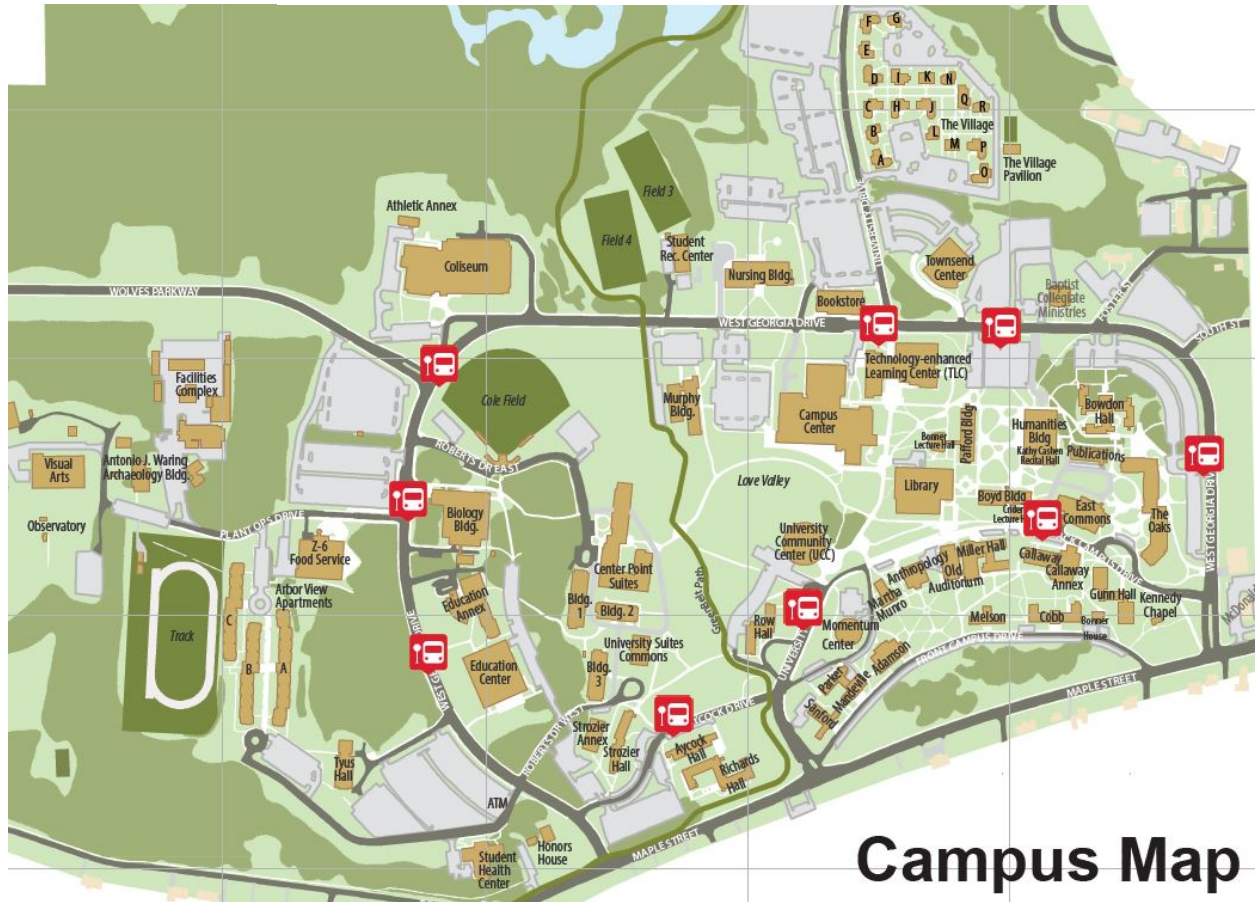

# Thursday Safe Ride Information

The Safe Ride shuttle runs on Thursday nights 8:00pm-2:00am providing all students a safe ride to and from Adamson Square. The Safe Ride stops at all Red Route bus stops, apart from Front Campus Drive, and drops off near the AMP at Adamson Square. The route is a continuous loop and leave the square for the last time at 2:00am.

Campus Map

Adamson Square

\* Indicates bus stop.