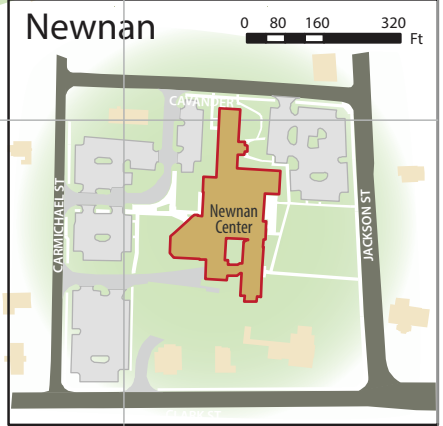

0 80 160 320 Ft

Buildings with All-Gender Restrooms

1 2 3 4 5 6 7 8

UNIVERSITY of West Georgia

Campus Map

0 125 250 500 Ft

Academic & Administrative

- Academic Affairs: D7
- Sanford Hall D7
- Adamson Hall D7
- Anthropology D7
- Antonio J. Waring Archaeology Bldg C4
- Aycock Hall D6
- Biology C5
- Bonner House/Welcome Ctr D8
- Bonner Lect. Hall: Pafford C7
- Boyd Building D8
- Callaway D7
- Callaway Annex C7
- Campus Center D8
- Cobb Hall D8
- Coliseum B5
- Continuing Education: C6
- Murphy Building C6
- Crider Lecture Hall: Boyd Building C8
- East Commons C8
- eCampus: Murphy Bldg D5
- Education Annex D8
- Honors House D6
- Housing & Residence Life: East Commons C8
- Humanities Building C8
- J. Mark Miller Hall D7
- Kathy Cashen Recital Hall: Humanities Bldg C8
- Kennedy Chapel D8
- Mandeville Hall D7
- Martha Munro Melson Hall D7
- Nursing Building D7
- Old Auditorium C7
- Pafford (Social Science) D7
- Row Hall D7
- Sanford Hall D7
- Technology-enhanced Learning Center (TLC) C7
- University Communications & Marketing E5
- University Community Center (UCC) C7
- Visual Arts Building C4
- Welcome Center D8