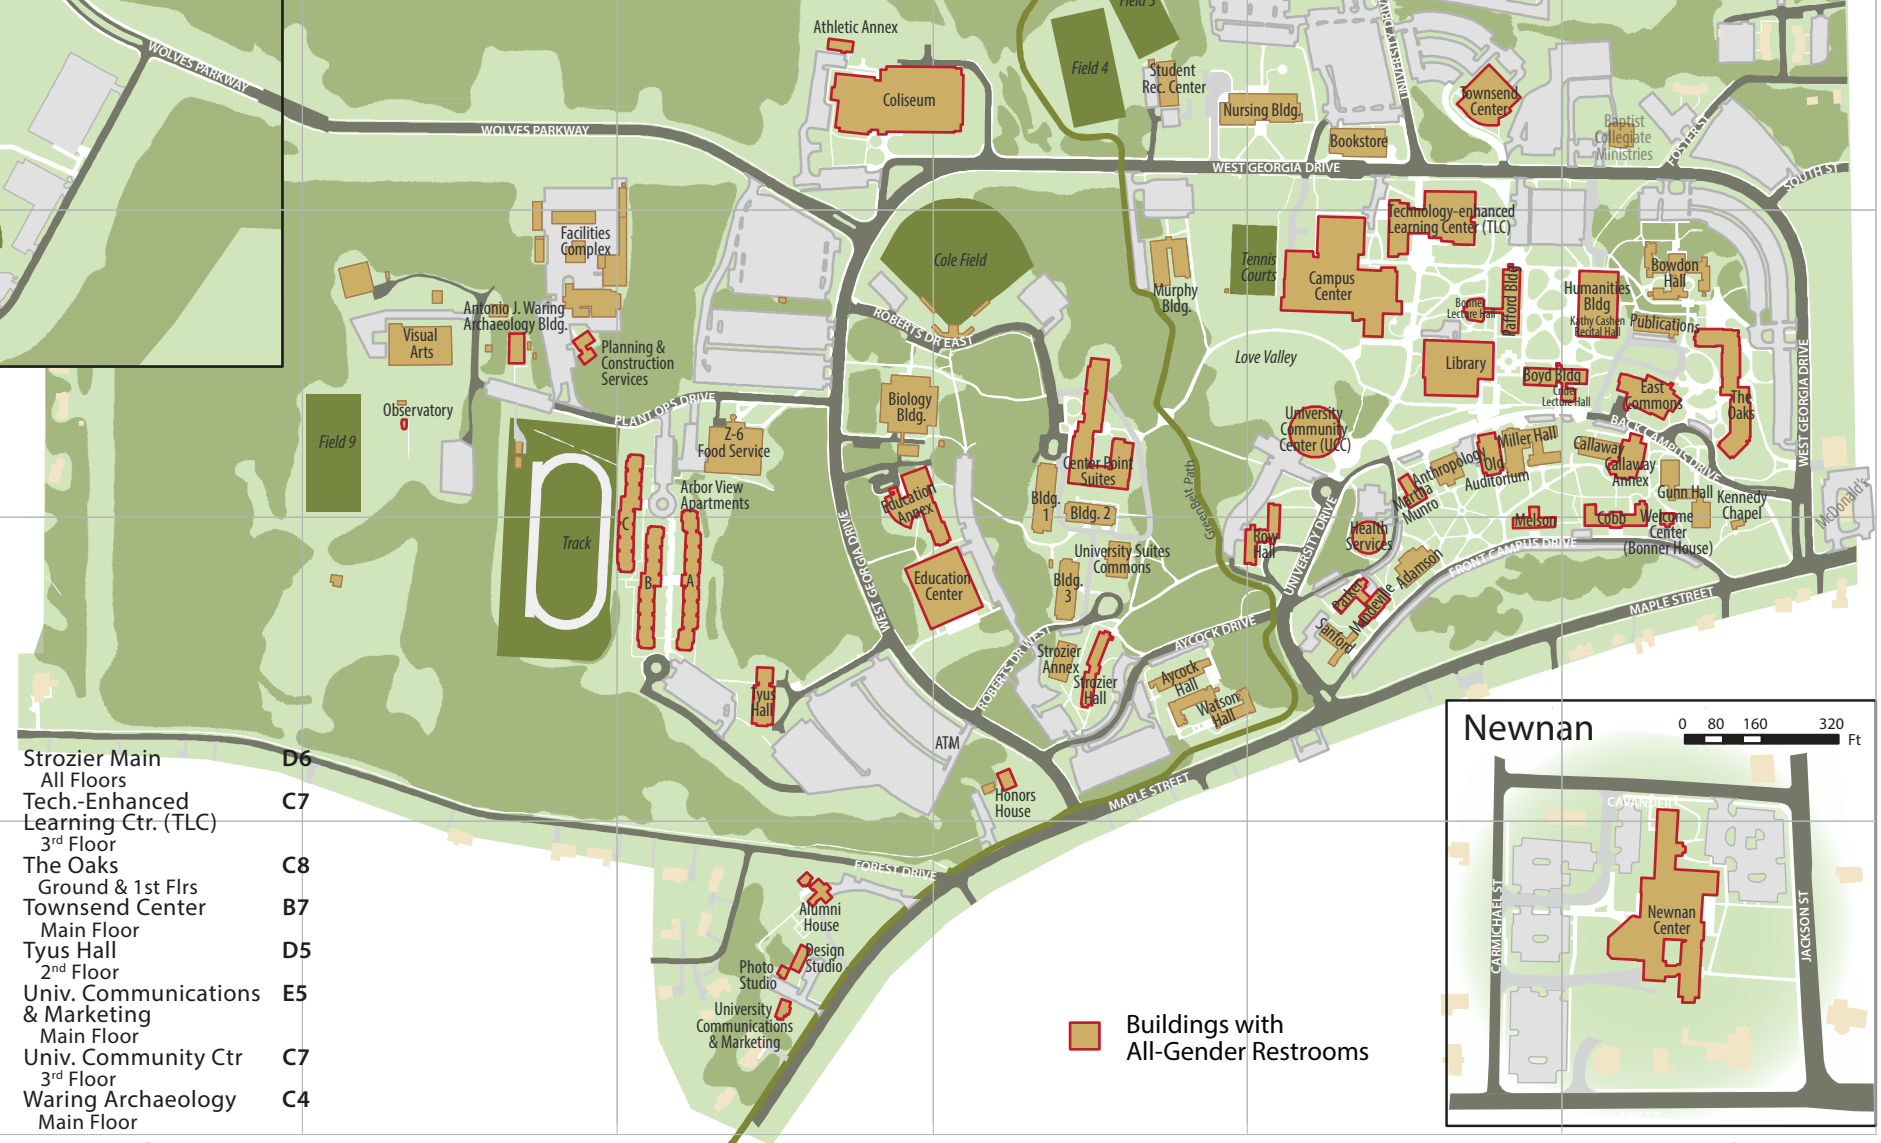

0 80 160 320 Ft

Buildings with All-Gender Restrooms

1 2 3 4 5 6 7 8

UNIVERSITY of West Georgia

Campus Map

0 125 250 500 Ft

Academic & Administrative

- Academic Affairs: D7
- Sanford Hall D7
- Adamson Hall D7
- Anthropology D7
- Antonio J. Waring Archaeology Bldg C4
- Aycock Hall D6
- Biology C5
- Bonner House/Welcome Ctr D8
- Bonner Lect. Hall: Pafford C7
- Boyd Building D8
- Callaway D7
- Callaway Annex C7
- Campus Center D8
- Cobb Hall D8
- Coliseum B5
- Continuing Education: C6
- Murphy Building C6
- Crider Lecture Hall: Boyd Building C8
- East Commons C8
- eCampus: Murphy Bldg D5
- Education Annex D8
- Honors House D6
- Housing & Residence Life: East Commons C8
- Humanities Building C8
- J. Mark Miller Hall D7
- Kathy Cashen Recital Hall: Humanities Bldg C8
- Kennedy Chapel D8
- Mandeville Hall D7
- Martha Munro Melson Hall D7
- Nursing Building D7
- Old Auditorium C7
- Pafford (Social Science) D7
- Row Hall D7
- Sanford Hall D7
- Technology-enhanced Learning Center (TLC) C7
- University Communications & Marketing E5
- University Community Center (UCC) C7
- Visual Arts Building C4
- Welcome Center D8

- Bus Stops (Grey, Blue, Red, Purple Routes)
- Newnan Shuttle
- Gated Parking
- Buildings with All-Gender Restrooms