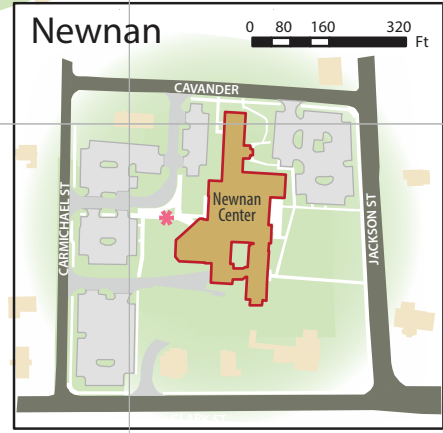

- Bus Stops (Grey, Blue, Red, Purple Routes)
- Newnan Shuttle
- Gated Parking
- Buildings with All-Gender Restrooms