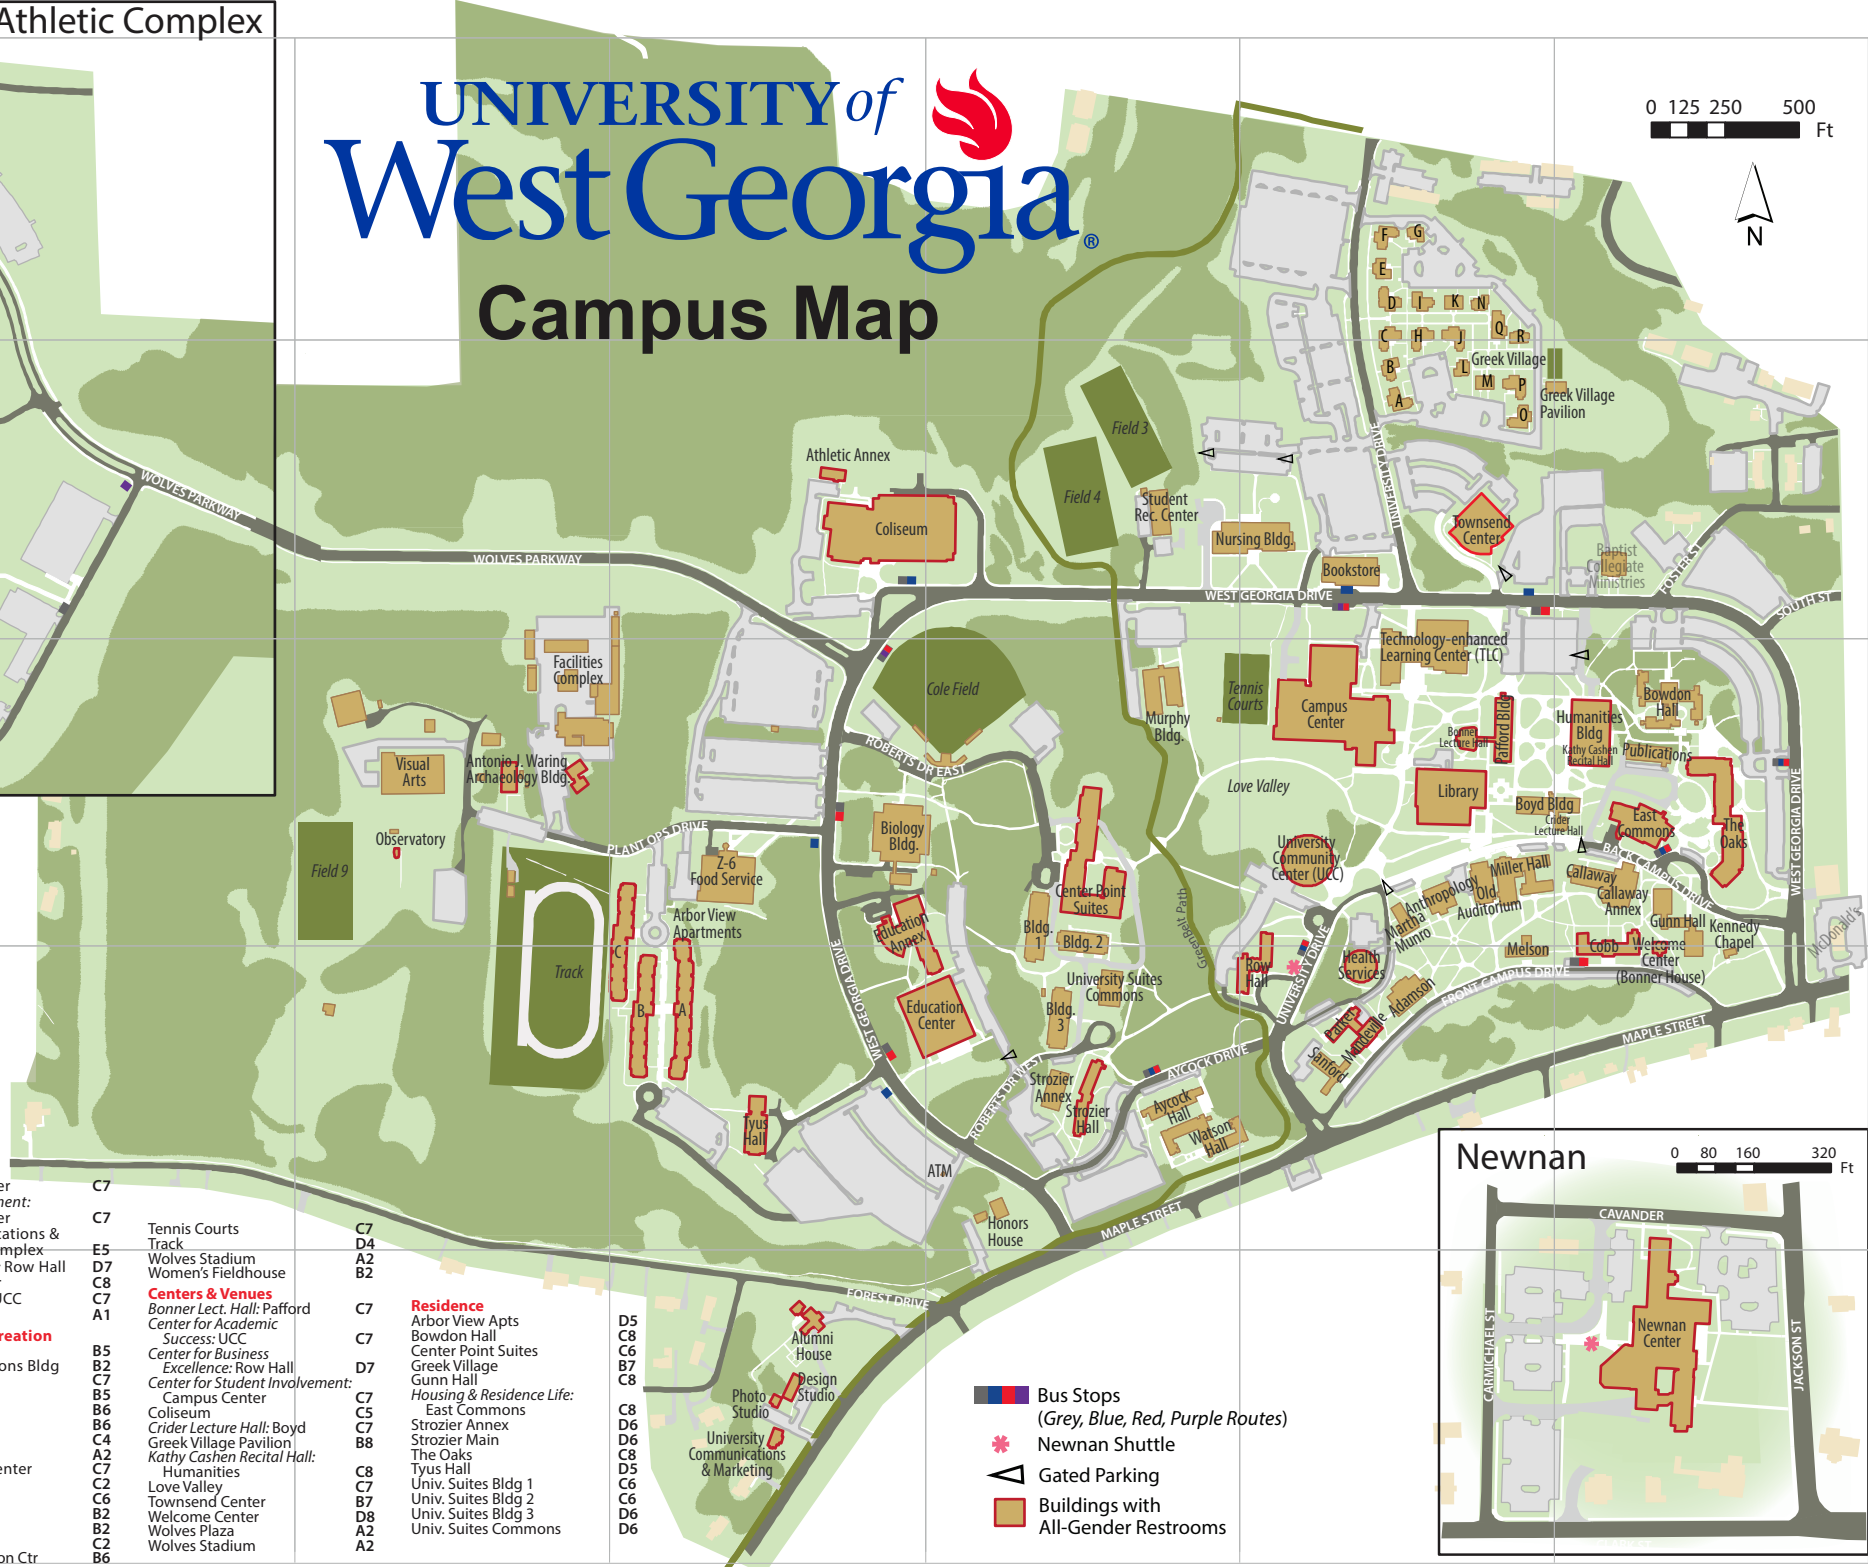

- Bus Stops (Grey, Blue, Red, Purple Routes)
- Newnan Shuttle
- Gated Parking
- Buildings with All-Gender Restrooms